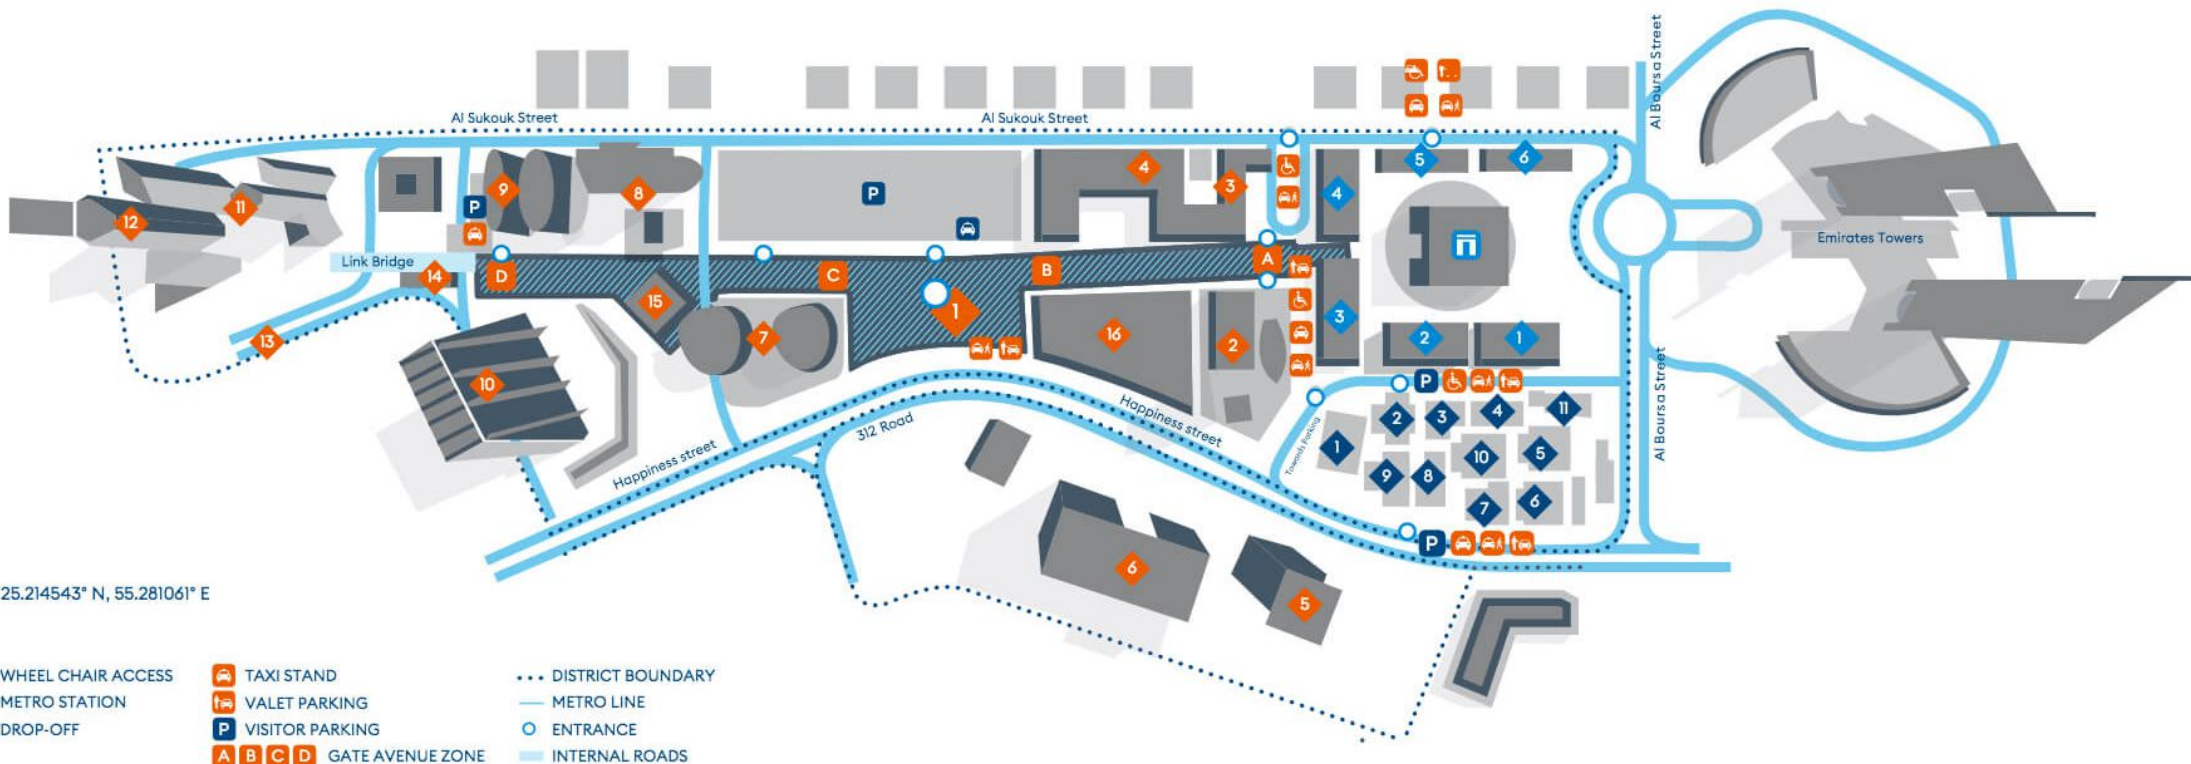

← SHEIKH ZAYED ROAD

FINANCIAL CENTRE
METRO STATION

EMIRATES TOWERS
METRO STATION

SHEIKH ZAYED ROAD →

25.214543° N, 55.281061° E

- WHEEL CHAIR ACCESS
- METRO STATION
- DROP-OFF
- TAXI STAND
- VALET PARKING
- VISITOR PARKING
- GATE AVENUE ZONE
-
-
-
- DISTRICT BOUNDARY
- METRO LINE
- ENTRANCE
- INTERNAL ROADS

GATE DISTRICT

- The Gate
- GD1
- GD2
- GD3
- GD4
- GD5
- GD6

GATE VILLAGE

- GV1
- GV2
- GV3
- GV4
- GV5
- GV6
- GV7
- GV8
- Four Seasons Hotel DIFC
- GV10
- GV11 - The Exchange

GATE AVENUE MAIN ENTRANCE

- 1
- 2 Currency House
- 3 The Ritz-Carlton, DIFC
- 4 Limestone House
- 5 Sky Gardens
- 6 Burj Daman
- 7 Park Towers

- 8 Liberty House
- 9 Emirates Financial Towers
- 10 Index Tower
- 11 Central Park Residential
- 12 Central Park Commercial
- 13 Truck Tunnel Entrance

- 14 South Plaza
- 15 DIFC Grand Mosque
- 16 ICD Brookfield Place