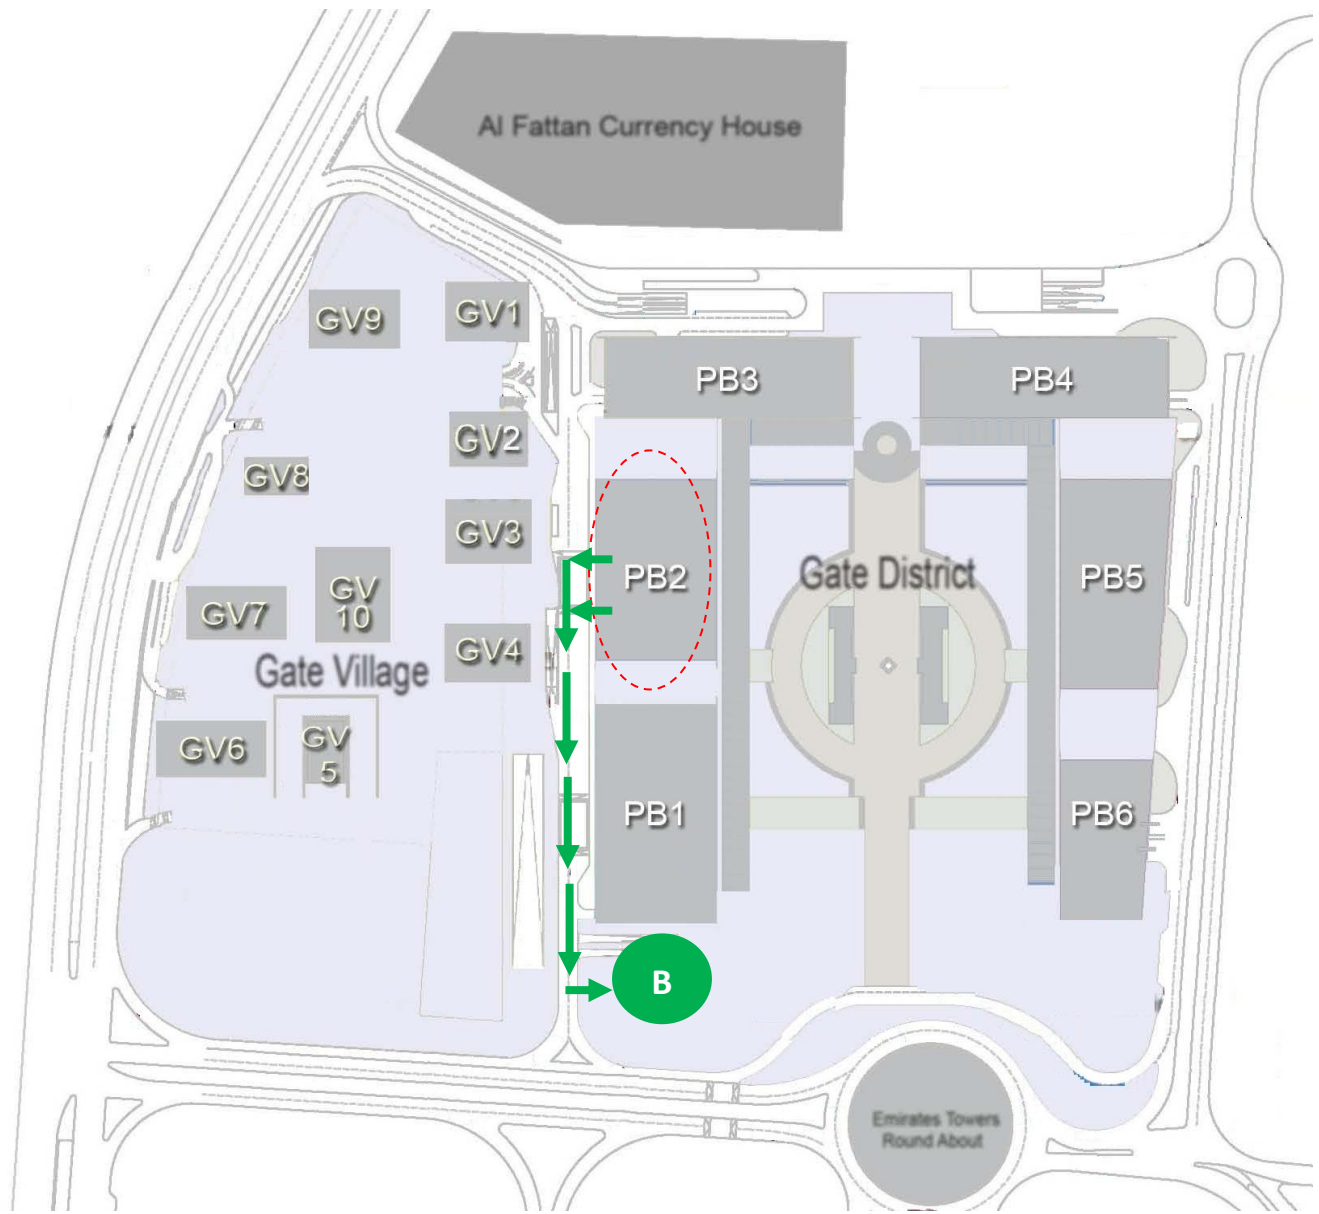

Evacuation Route for Precinct Building 02

 You are here

 Evacuation route

 Assembly points B

Go through the staircase (There are two (2) staircases use the closest) until you reach level B-1, exit the building and proceed as per the indicated route until you reach the assembly point (B) in front of the Gate Building (landscaped area)