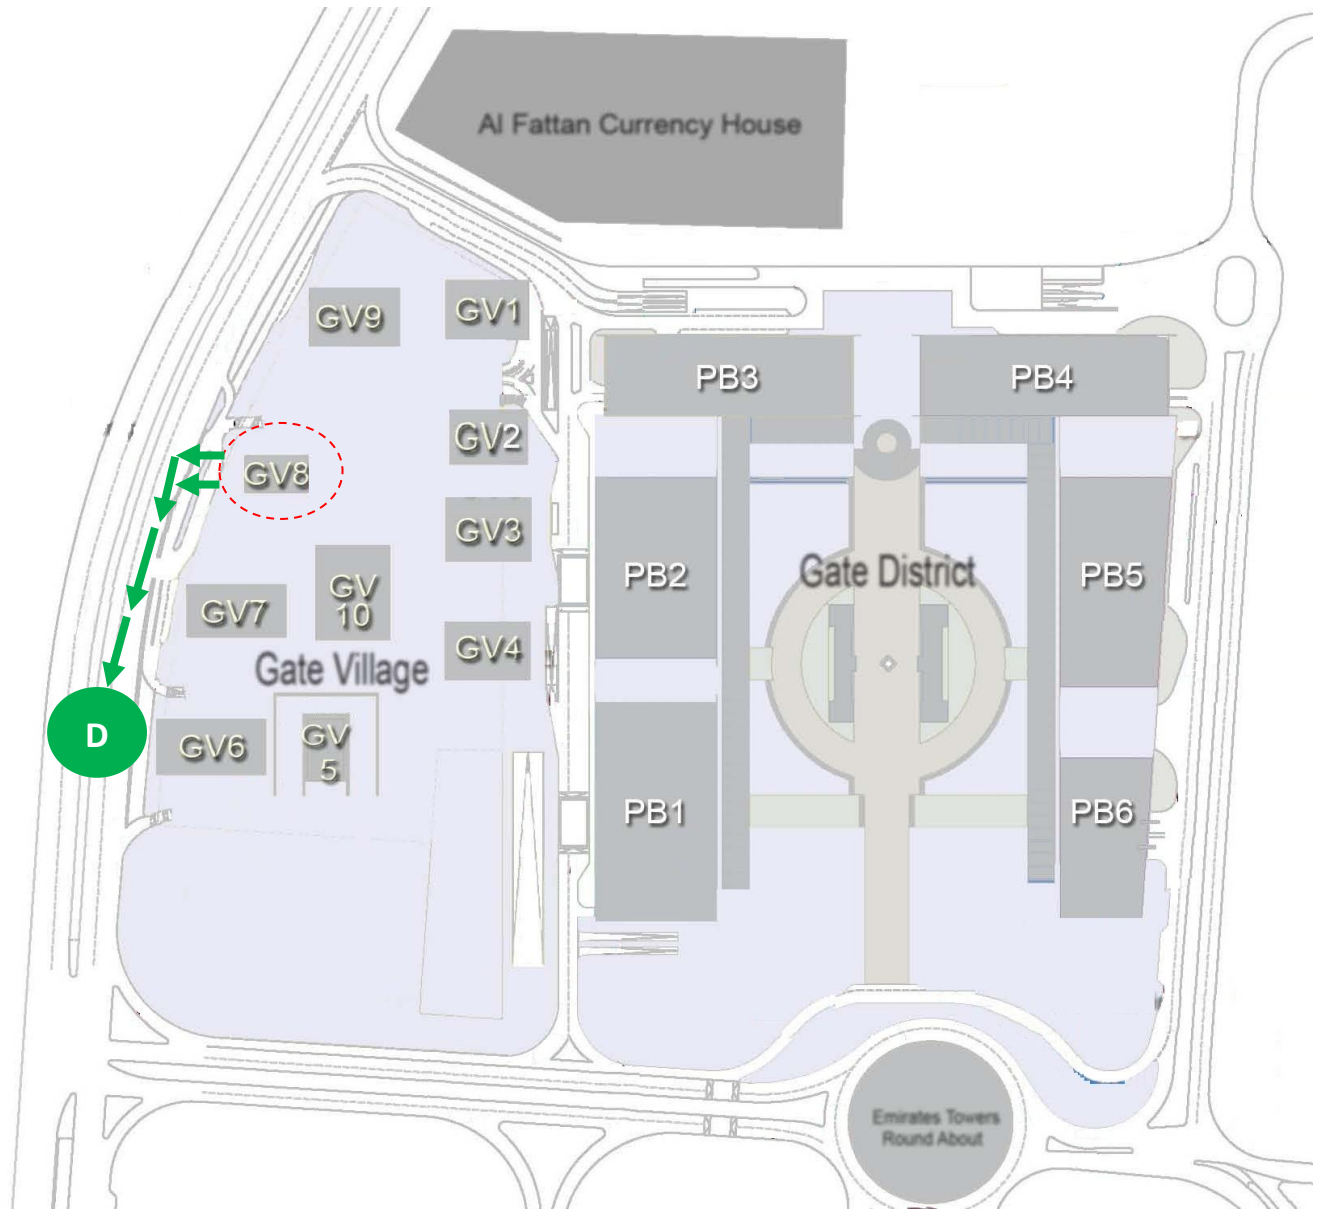

Evacuation Route for Gate Village Building # 8

-  You are here
-  Evacuation route
-  Assembly point D

Go through the staircase (There are two (2) staircases use the closest) until you reach B2 level, exit the building and proceed as per the indicated route until you reach the assembly point (D) near the Zuma Car parking Exit.